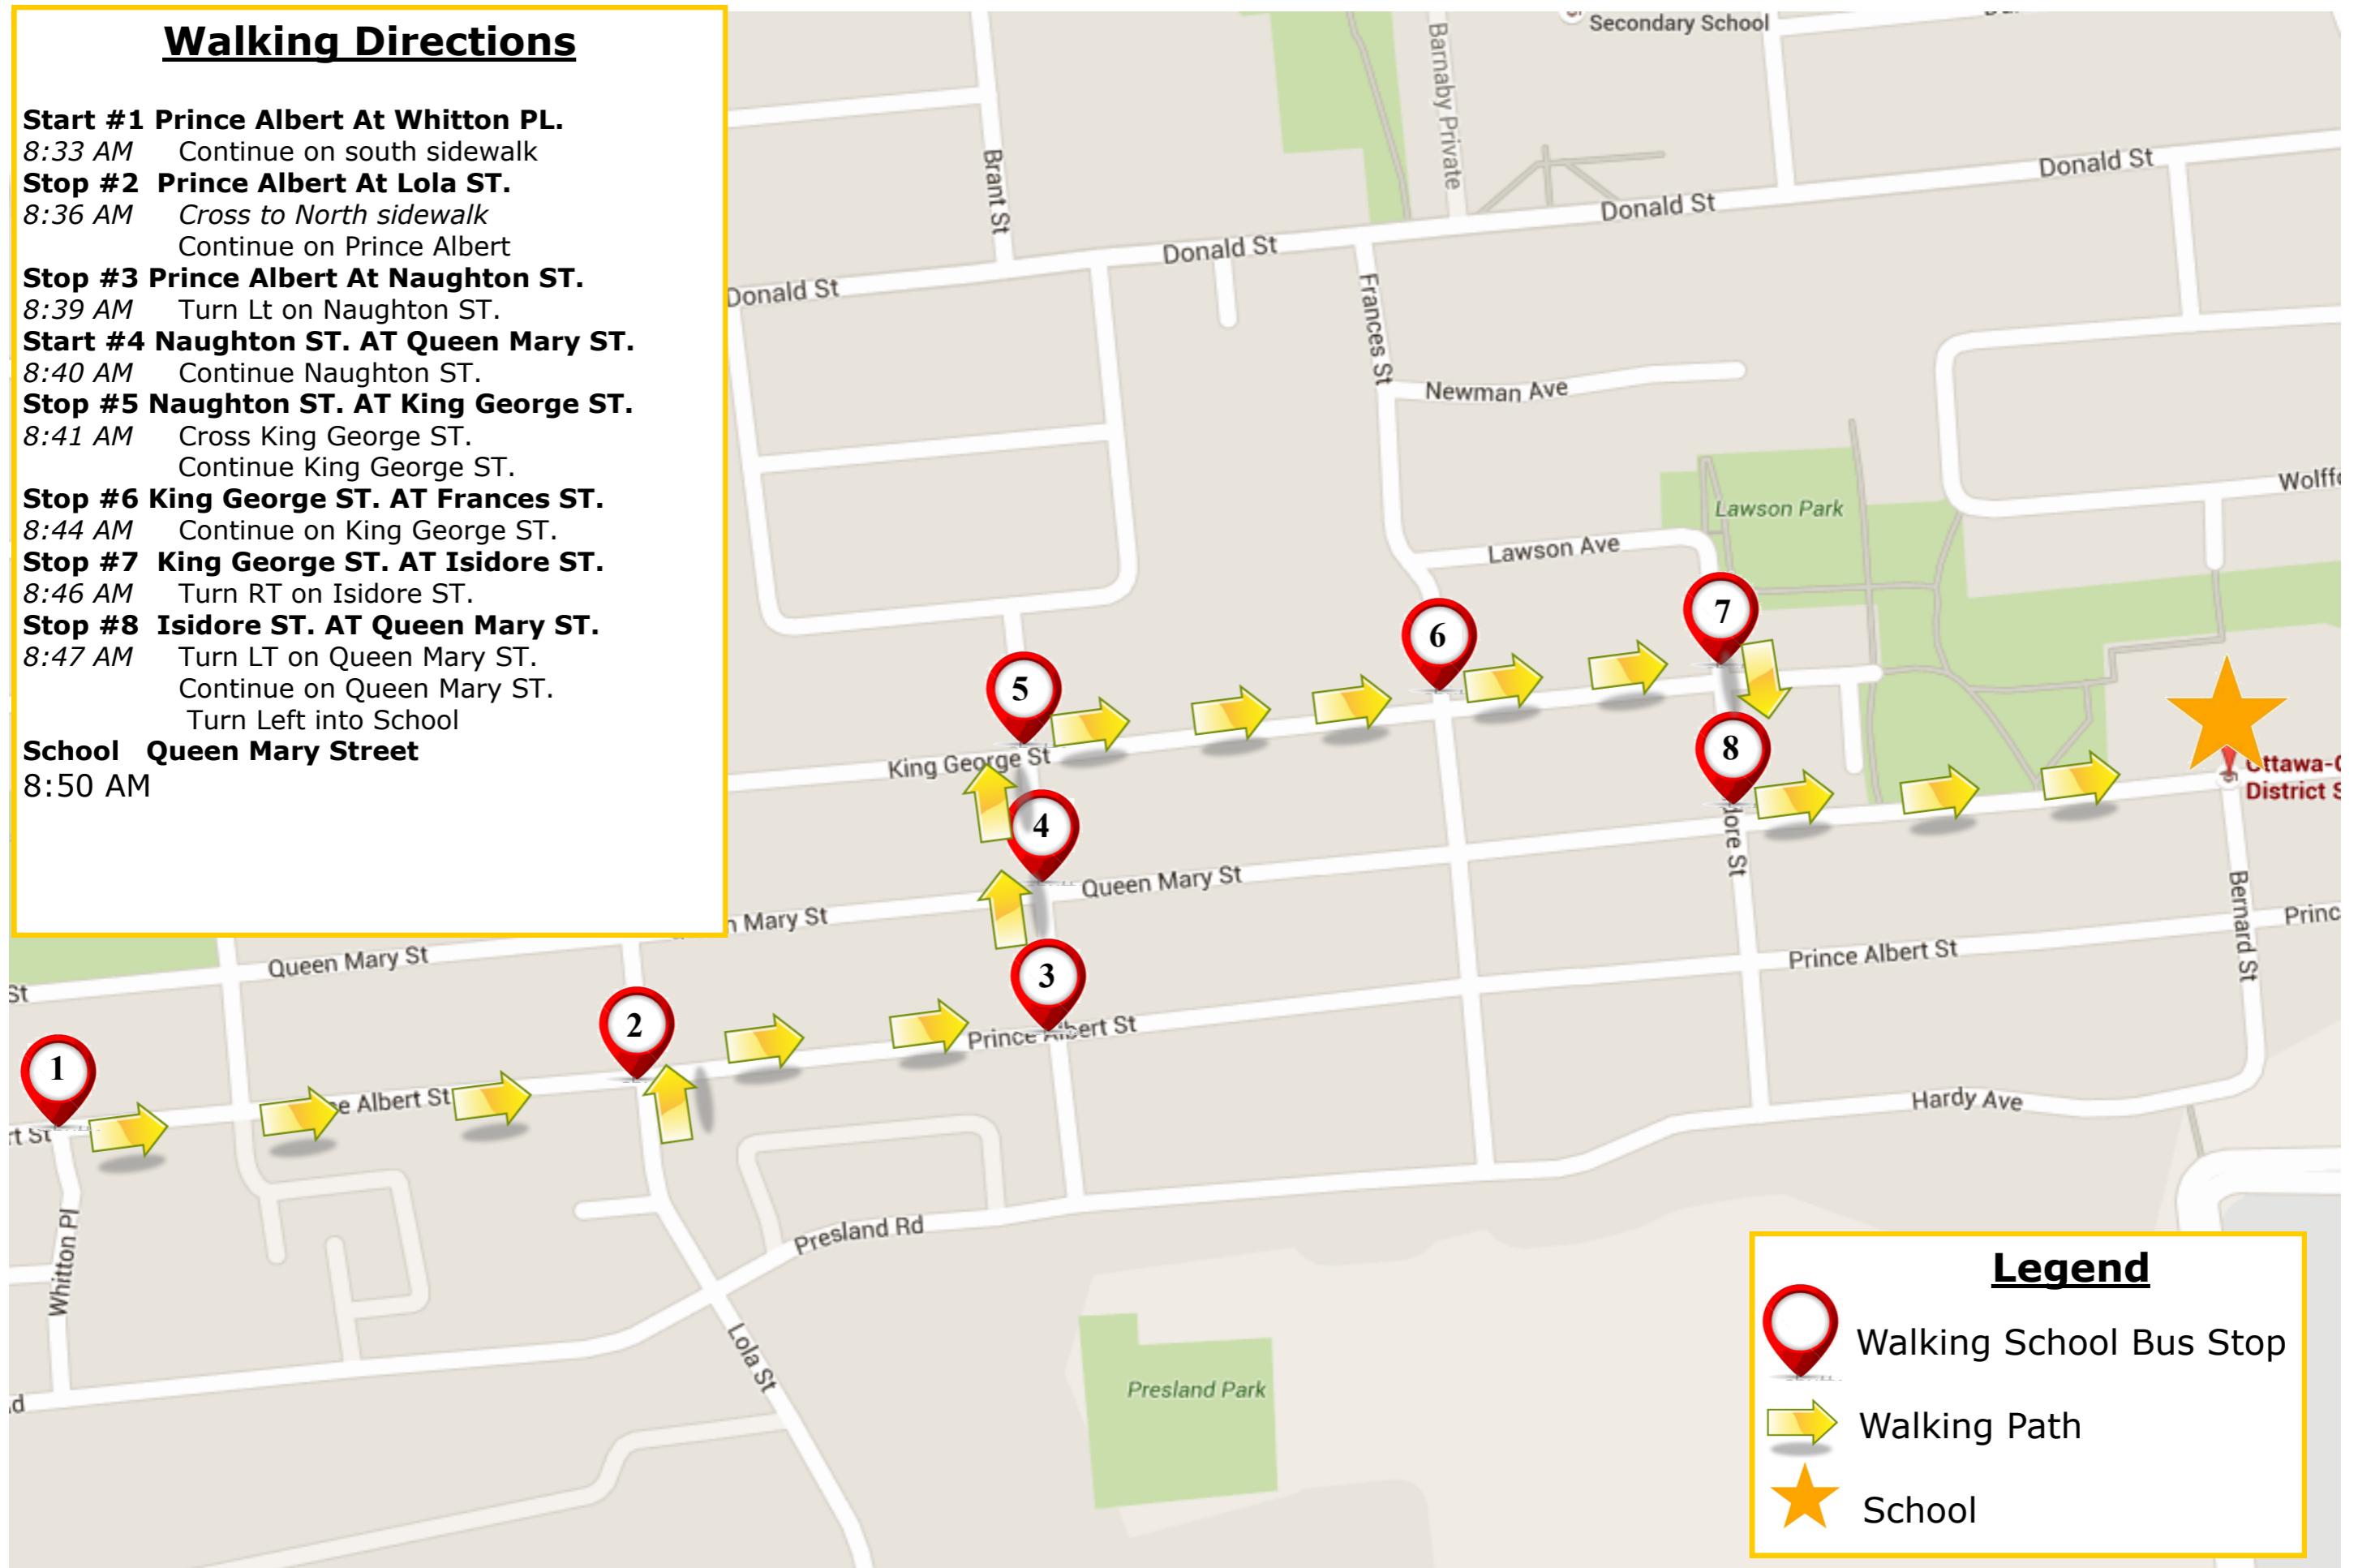

## Walking Directions

**Start #1 Prince Albert At Whitton PL.**

8:33 AM Continue on south sidewalk

**Stop #2 Prince Albert At Lola ST.**

8:36 AM Cross to North sidewalk  
Continue on Prince Albert

**Stop #3 Prince Albert At Naughton ST.**

**Stop #6 King George ST. AT Frances ST.**

8:44 AM Continue on King George ST.

**Stop #7 King George ST. AT Isidore ST.**

8:46 AM Turn RT on Isidore ST.

**Stop #8 Isidore ST. AT Queen Mary ST.**

8:47 AM Turn LT on Queen Mary ST.  
Continue on Queen Mary ST.  
Turn Left into School

**School Queen Mary Street**

8:50 AM

## Legend

-  Walking School Bus Stop
-  Walking Path
-  School